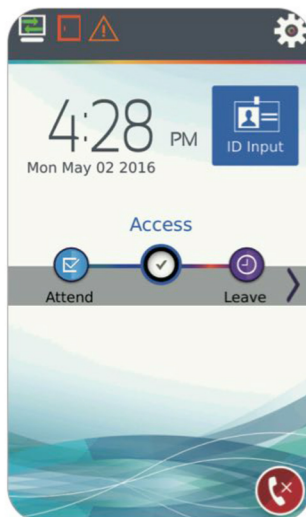

### AC-1100SC

[Intuitive GUI]

### Features

Face Detection and Perception

VoIP Supported

Compatible with Bluetooth-enabled mobile key system

### Specification

Type	RFID	Built - in Camera	0
Dust/watwer Resistance	x		
Memory	Max Users	Card Reader	125khz RF Card
	Max Fingers		HID Prox
	Transaction Logs		HID iClass
	Photo Logs		13.56 MHz Mifare
			DESFire
Communication	To Management S/W		Mifare Template Stones on a Card
	Other	Bluetooth optional	
To 3rd Party Devices	Wi-Fi	Keypad	Touch screen
	Wiegand	Function Keys	4
	RS232	Power Consumption	450mA
From 3rd Party Devices	RS485	Door Phone Interface	VOIP
	Wiegand (26bit,34bit)	Sensor Type	RFID
Display	LCD	Sensing Area	N/A
	Size	Resolution	N/A
	Backlight	Verification	1:1
		Identification	1:N(1,000)
Operating Temperature	-20 ~ 60°	Dimension	(W) x (H) x (D) mm
Certificates	KC,CE,FCC,ROHS	FRR / FAR	140x89x28
			N/A