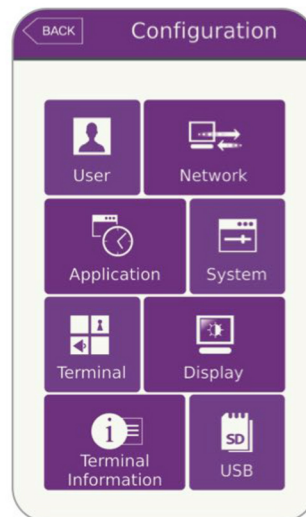

### AC-1100SC

[Intuitive GUI]

### Features

Face Detection and Perception

VoIP Supported

Compatible with Bluetooth-enabled mobile key system

### Specification

Type	RFID	Built - in Camera	0
Dust/watwer Resistance	x		
Memory	Max Users	Card Reader	125khz RF Card
	Max Fingers		HID Prox
	Transaction Logs		HID iClass
	Photo Logs		13.56 MHz Mifare
			DESFire
Communication	To Management S/W		Mifare Template Stones on a Card
	Other	Bluetooth optional	
To 3rd Party Devices	Wi-Fi	Keypad	Touch screen
	Wiegand	Function Keys	4
	RS232	Power Consumption	450mA
From 3rd Party Devices	RS485	Door Phone Interface	VOIP
	Wiegand (26bit,34bit)	Sensor Type	RFID
Display	LCD	Sensing Area	N/A
	Size	Resolution	N/A
	Backlight	Verification	1:1
		Identification	1:N(1,000)
Operating Temperature	-20 ~ 60°	Dimension	(W) x (H) x (D) mm
Certificates	KC,CE,FCC,ROHS	FRR / FAR	140x89x28
			N/A