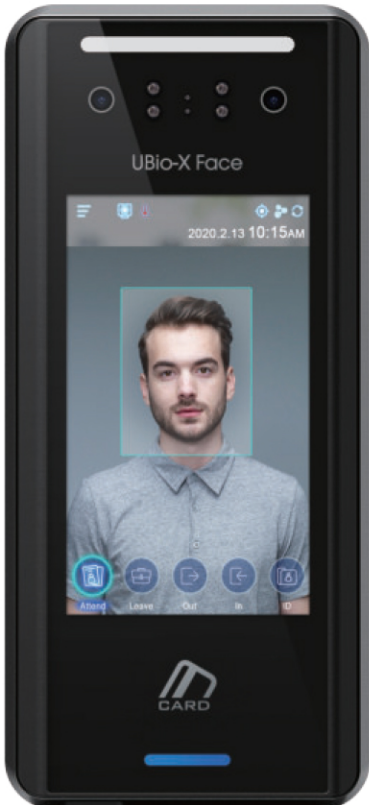

UBio Series

UBio-X Face

Easy Performance Face Terminal

Main Features

- Walk-Through method Face Recognition at a distance up to 3m
- Liveness Detection by distinguishing actual people
- Anti-Spoofing attacks against photos, videos & 3D masks
- Using Camera or Mobile Phone Pictures, Easy Face Enrollment
- Mask Detection Function
- Fever Detection combined with Face Recognition system
- High Speed Matching Algorithm
Face 1:20,000 Templates < 1 sec
- Up to 20,000 (1:1 Face)
500,000 (1:1 Card)
- Up to 25,000 Lux

Face

Card

PIN